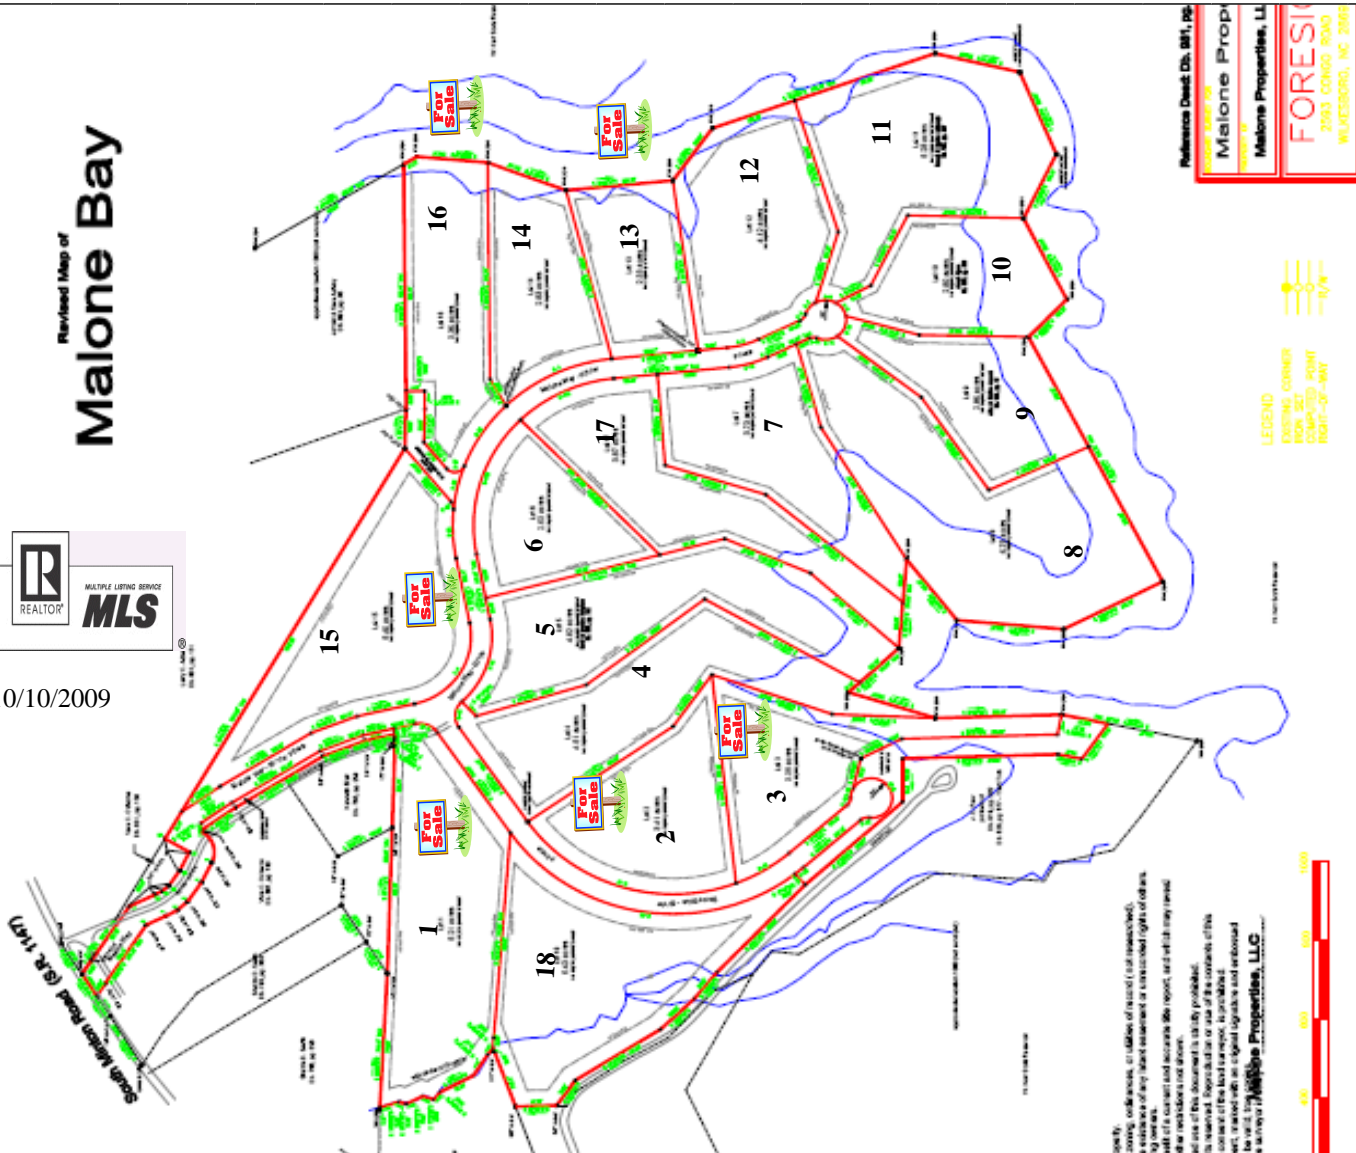

Malone Bay

Reviewed Map of

10/10/2009

Reference Sheet Ch. 381, PG.
Malone Property
Malone Properties, LLC
FOREST
2000 CONANT ROAD
WELLSBORO, NC 28688